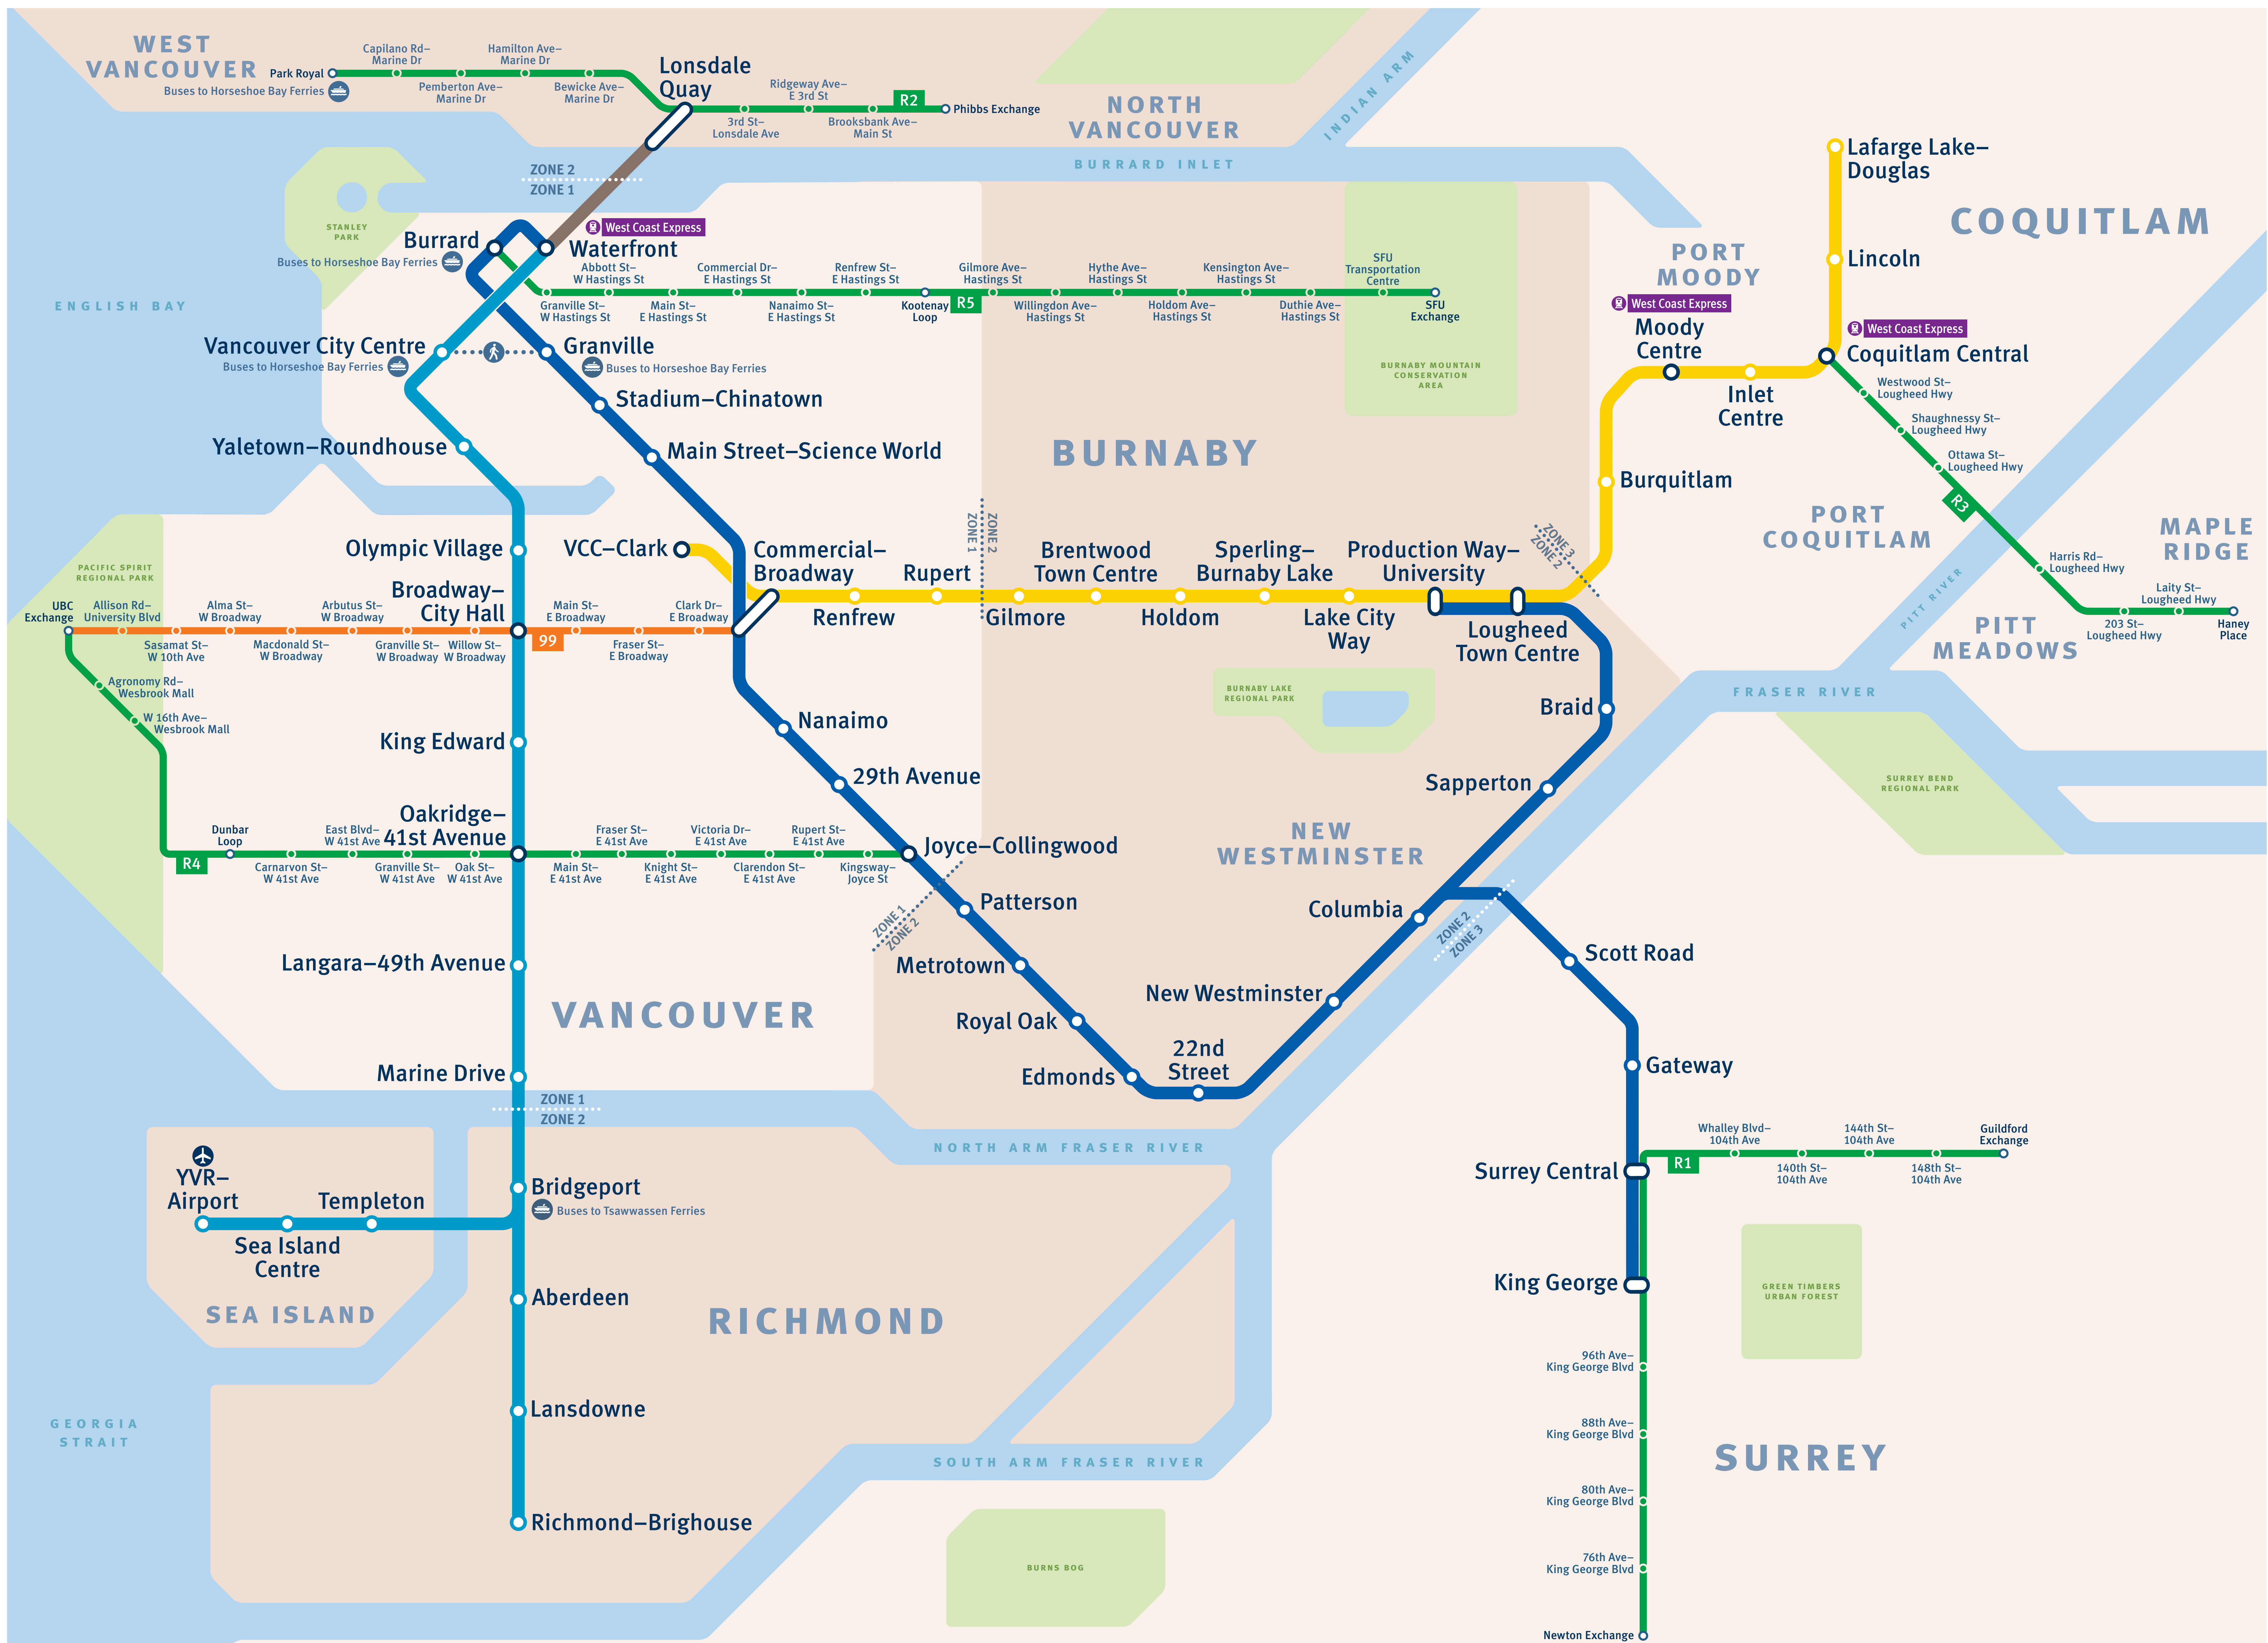

T

Fast and Frequent Transit Network

Transit Services

SkyTrain	RapidBus	Other Transit Services
High frequency rail service. Early morning to late evening.	Frequent bus service with limited stops and transit priority.	<ul style="list-style-type: none"> 99 B-Line: Frequent bus service with limited stops via Broadway and 10th Avenue. SeaBus: Frequent passenger ferry service. Early morning to late evening. West Coast Express: Weekday commuter train service running westbound in mornings and eastbound in afternoon and evening.
<ul style="list-style-type: none"> Canada Line Expo Line Millennium Line 	<ul style="list-style-type: none"> R1 King George Blvd R2 Marine Dr R3 Lougheed Hwy R4 41st Ave R5 Hastings St 	

For transit information call 604.953.3333 or visit translink.ca